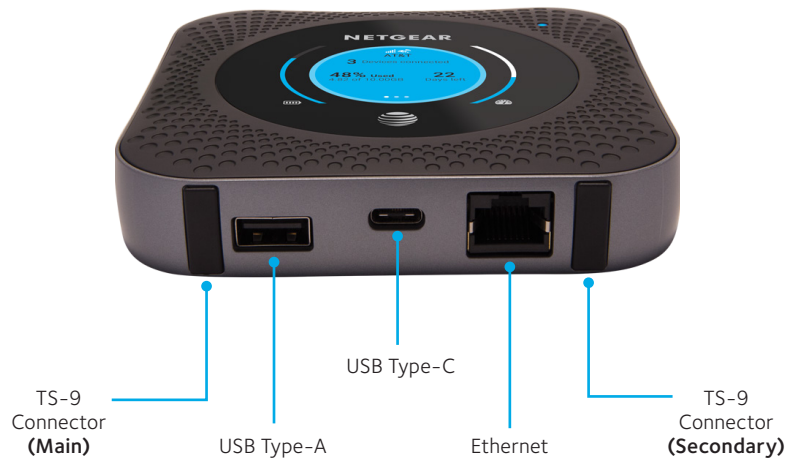

#### External Ports

- Ethernet Port
- USB-C Port
- Dual TS-9 external  
3G/4G antennas connectors

#### Package Contents

- NETGEAR Nighthawk Mobile hotspot Router
- Removable Lithium Ion (Li-ion) Battery
- AC charger and USB Type-C cable
- Quick Start Guide

\*Band 14: "FirstNET" support

# NETGEAR® Nighthawk®

Nighthawk® Mobile Hotspot Router

Data Sheet

As your ultimate travel router, the Nighthawk Mobile Hotspot Router is a **premium mobile WiFi router, plus MORE**

**SUPER FAST WIRELESS INTERNET**